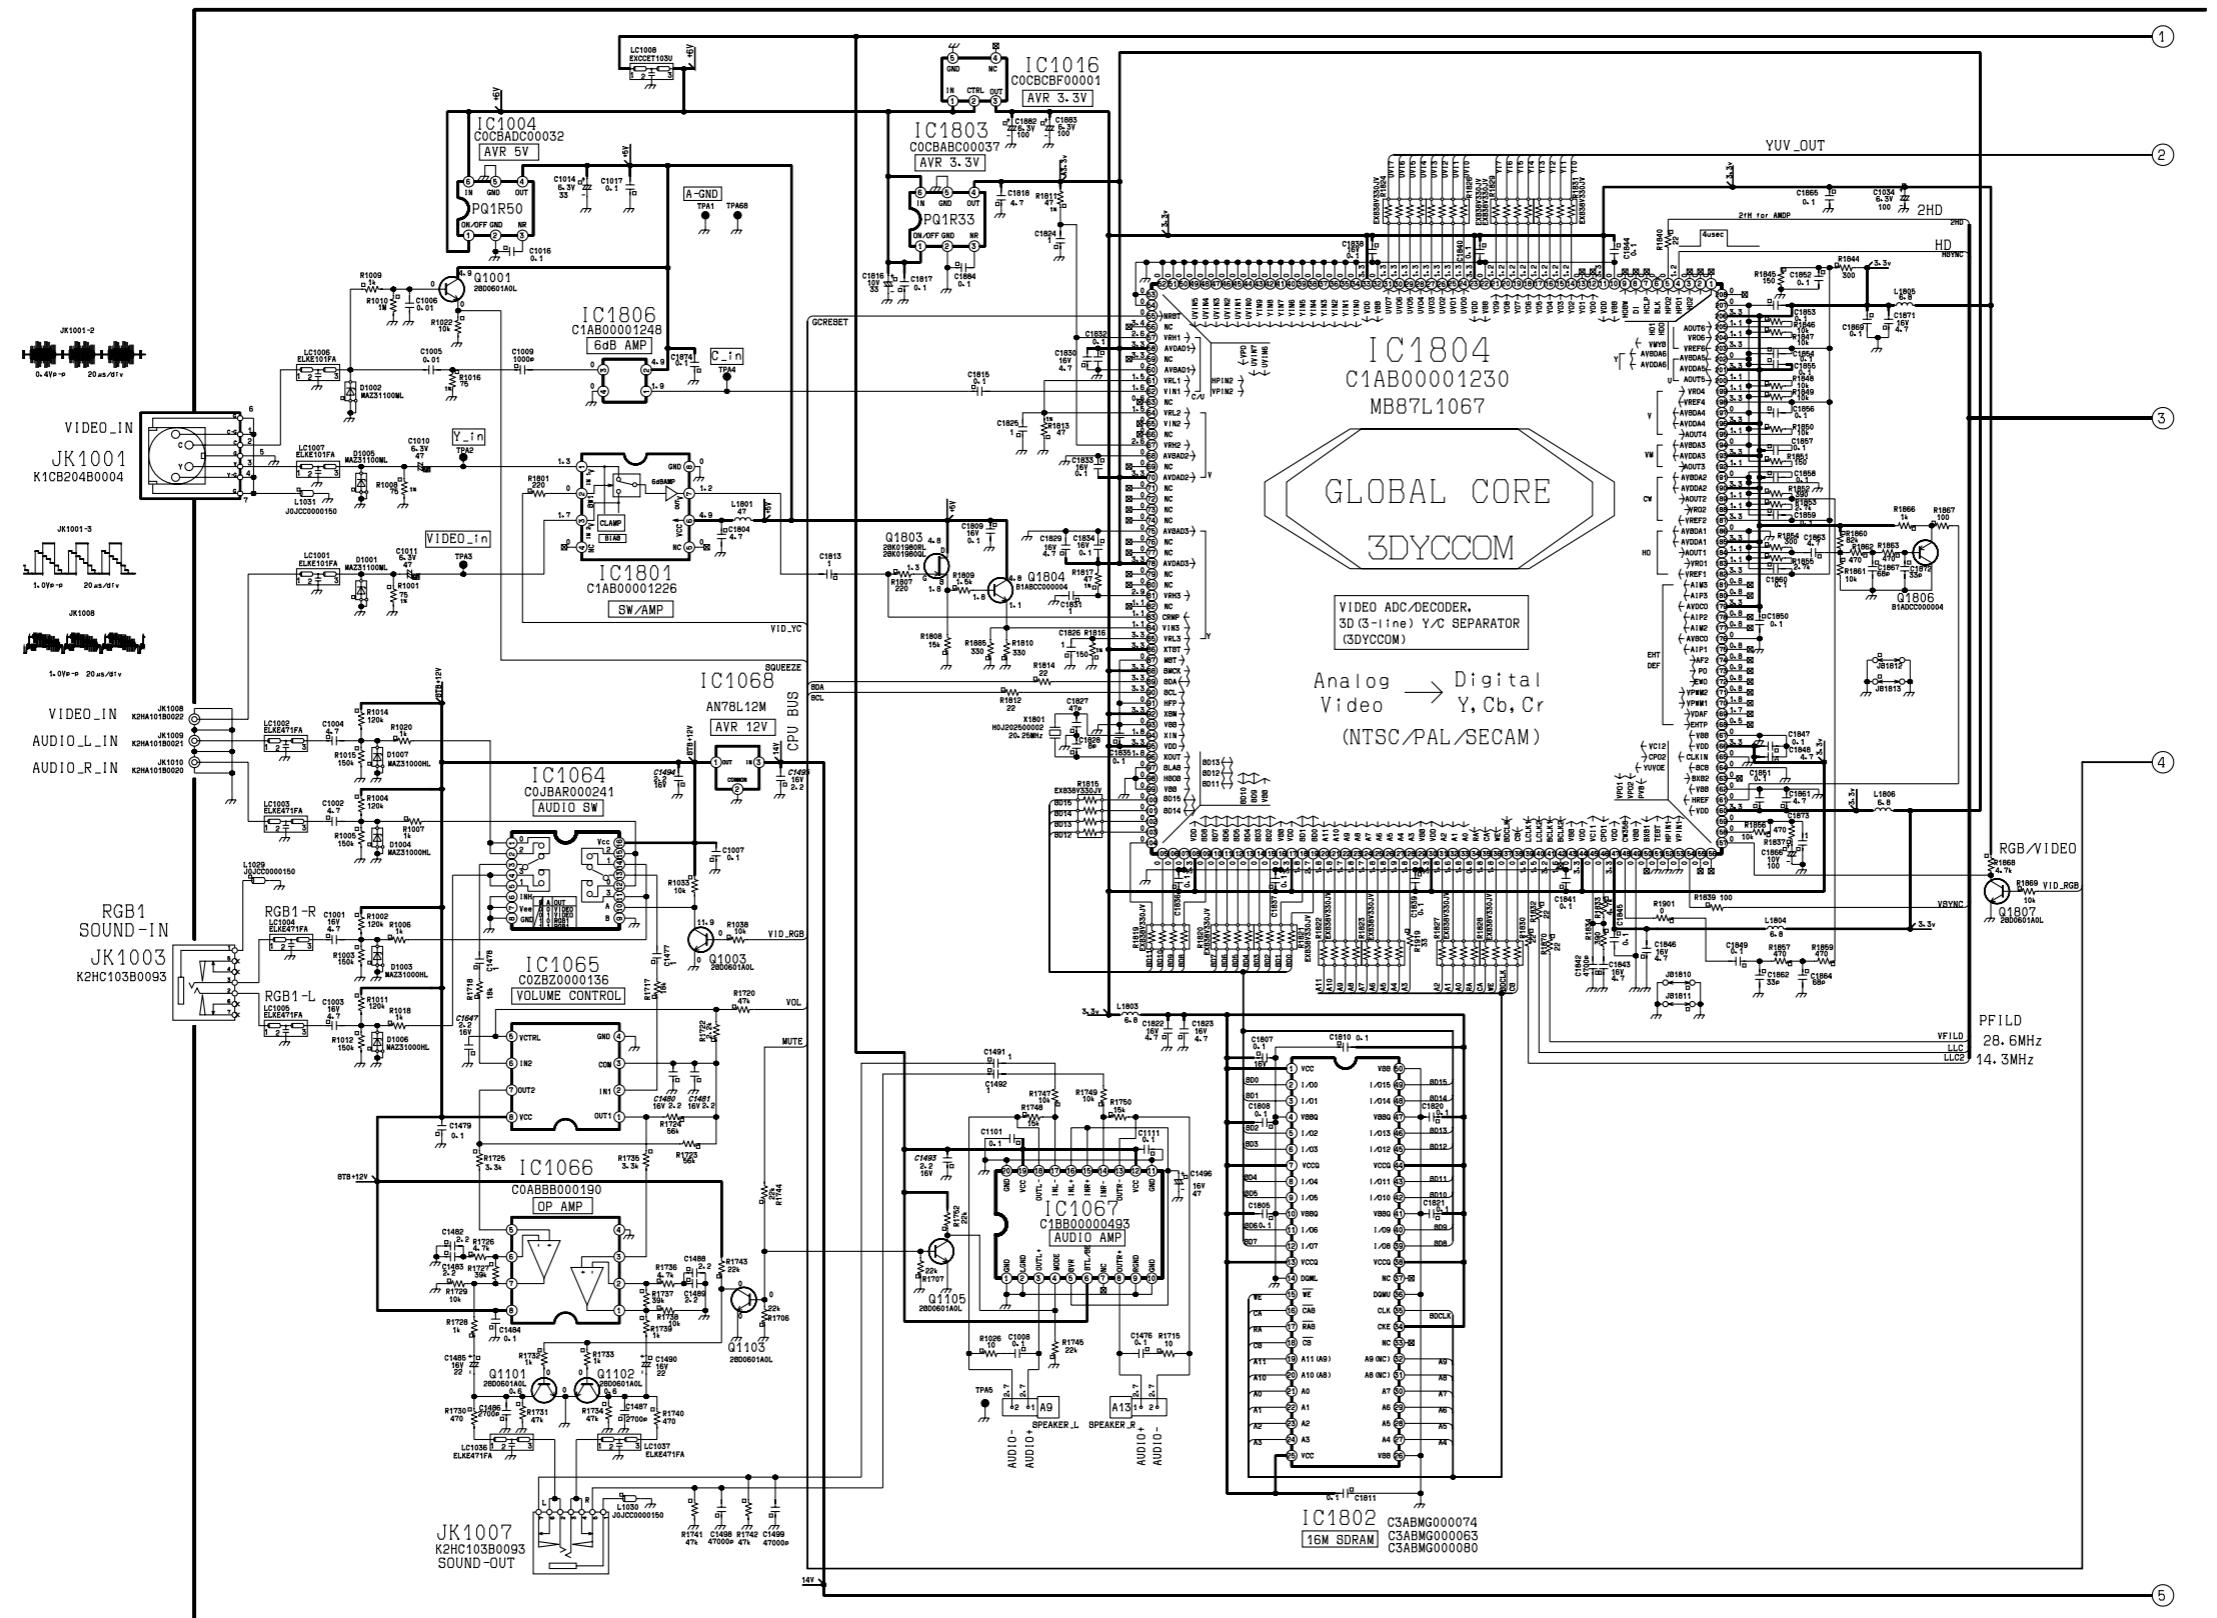

3

4

5

1

2

3

4

5

6

7

8

9

IC1804  
C1A00001230  
MB87L1067

GLOBAL CORE  
3DYCCOM

VIDEO ADC/DECODER,  
3D (3-line) Y/C SEPARATOR  
(3DYCCOM)

Analog -> Digital  
Video -> Y, Cb, Cr  
(NTSC/PAL/SECAM)